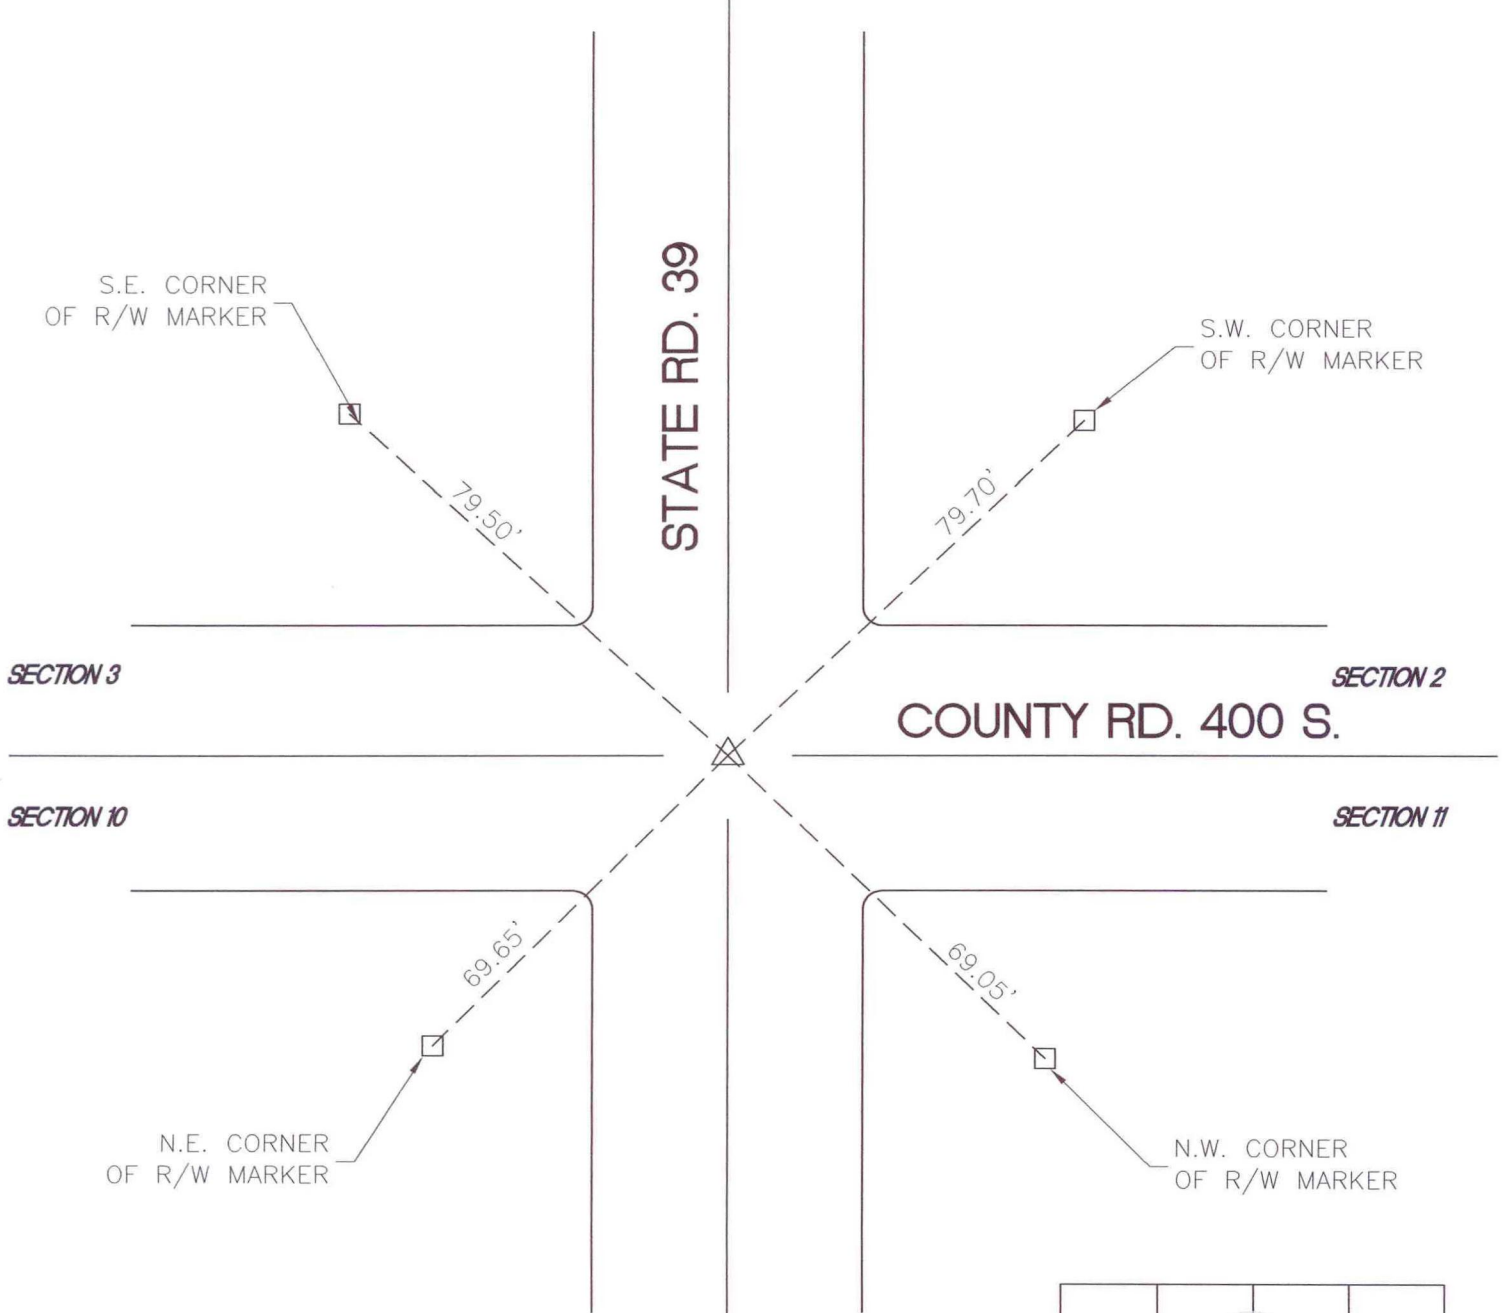

WAYNE TOWNSHIP

T 32 N, R 3 W

E17

MONUMENT: (F) R.R. SPK.

CORNER OF: RECORD USE

PARTY: VHJ, DWC, BJ

DATE: 3/11/03

COMMENTS:

CORNER LOCATION IN THE SECTION