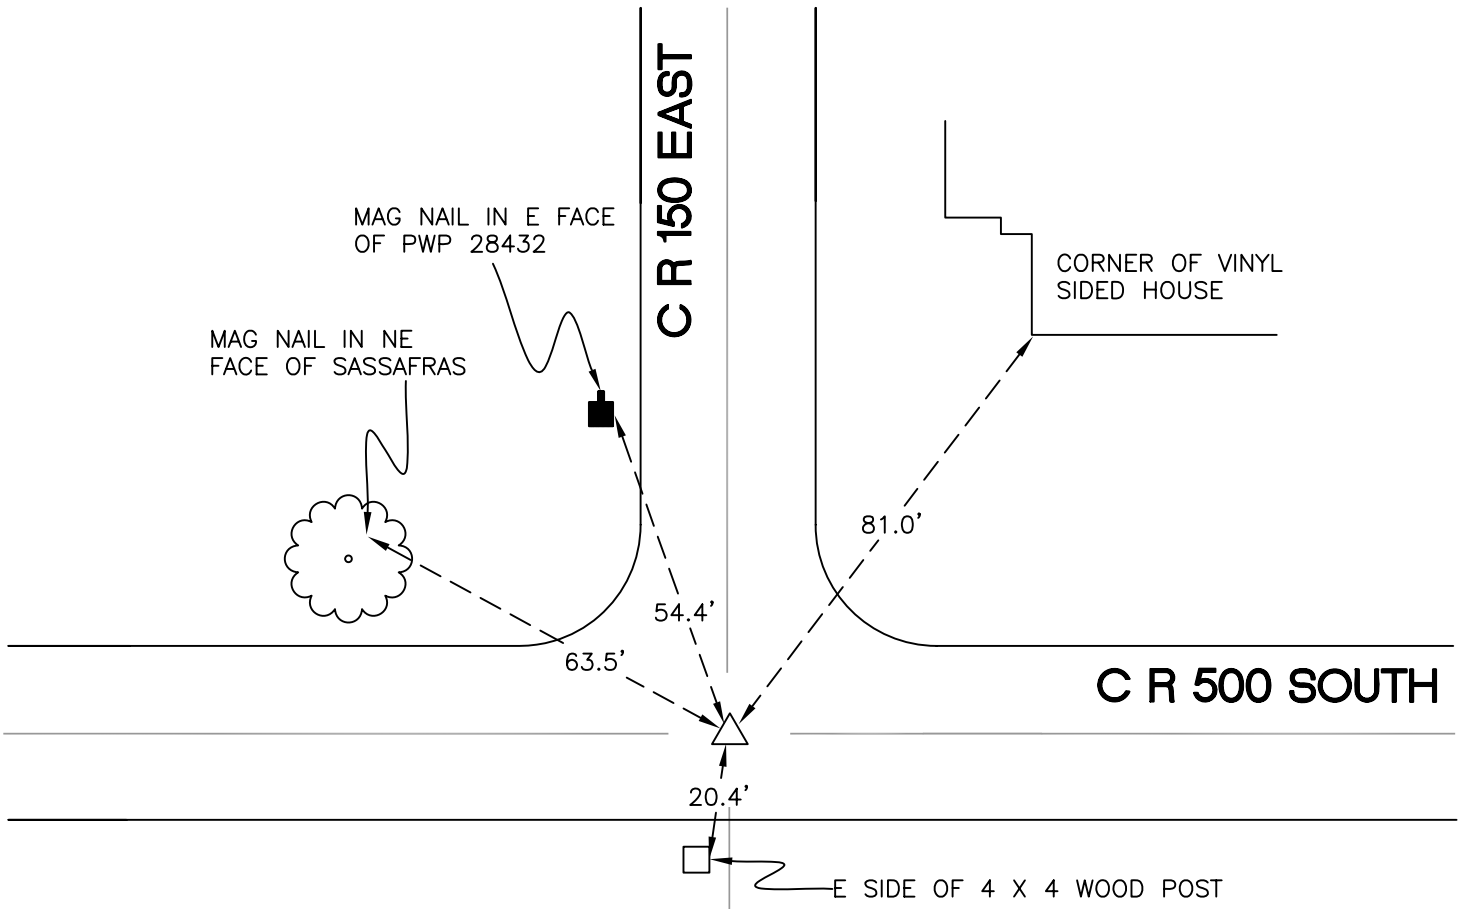

CALIFORNIA TOWNSHIP

T 32 N, R 2 W

J7

SECTION 8

SECTION 8

SECTION 17

SECTION 17

MONUMENT: HARRISON MONUMENT

PARTY: JL/AO

DATE: 7/12/12

COMMENTS: FOUND BY CETA IN 1977 AND RLP IN 1984

CORNER LOCATION IN THE SECTION

J7