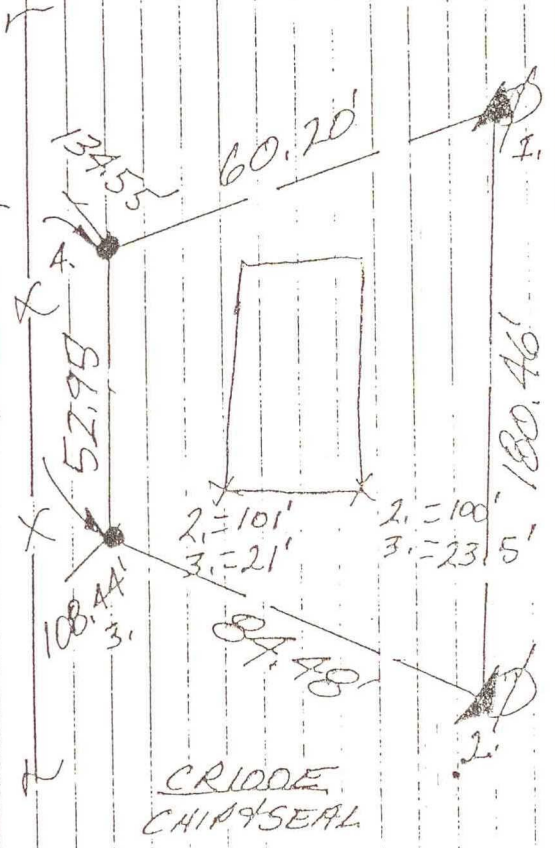

N
SCALE

1. MON 23 JULY '90 04:15. 0537. A MARKER OF 5' FOUND NO METAL SOUNDING @. WHEELED 1/2 5, 208 = 2,604 WHICH FALLS @ AIR PHOTO + FIELD DIVISION TO WEST. SET REFS. WILL DIG.
2. TUES. 24 JULY '90 006 @ FIELD DIVISION 10' X 6' X 2.5' DEEP HOLE. FOUND NO POST, NO PIT, NO STONE. FIELD DIVISION COINCIDES WITH 2,604 MARK. SPOTTED HOLE

SET RR SPIKES
W/ CENTER PUNCHES

FIELD DIVISION
- WOOD LINE

276
801

SET DOG TAGS
IN H.I.P.S.C.O.
POWER POLE #15

SET D.T.
IN P.P.

WEST 1/4 COR. SEC. 20

NO MONUMENT

P-5