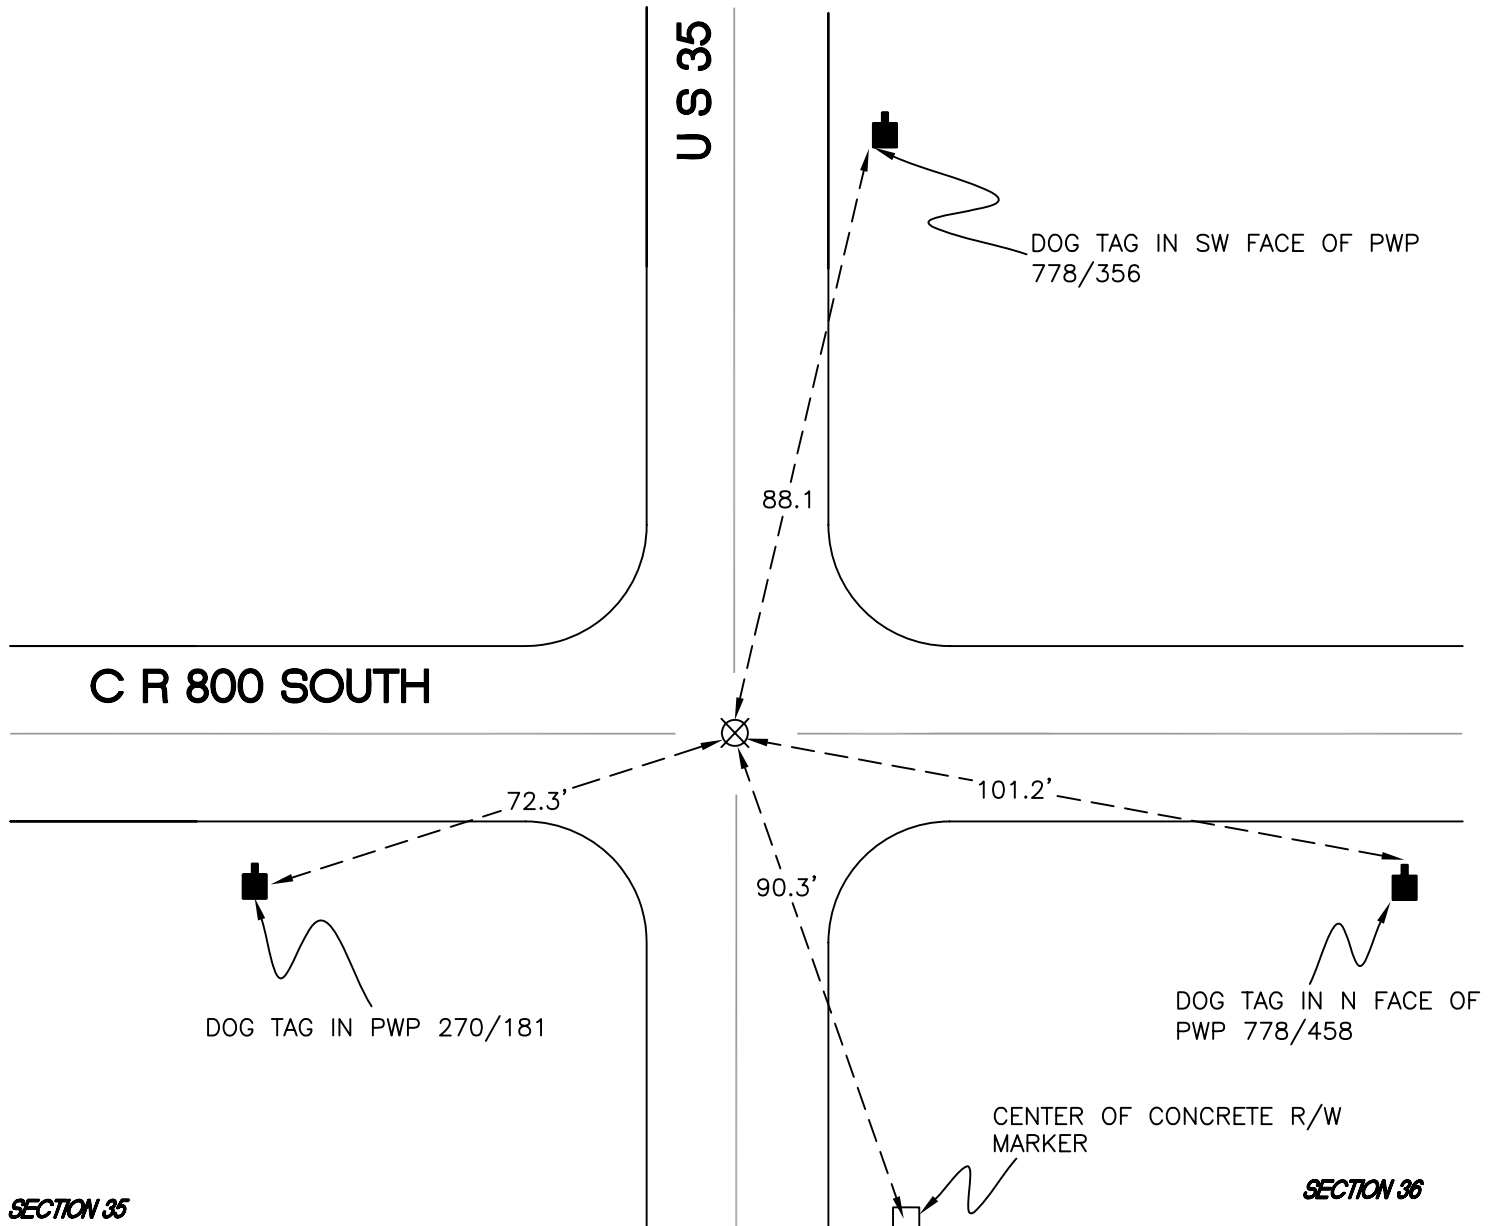

CALIFORNIA TOWNSHIP

T 32 N, R 2 W

V21

SECTION 26

SECTION 25

MONUMENT: MAG NAIL

PARTY: DPS/JL

DATE: 7/7/14

COMMENTS: IRON ROD FOUND IN 1981 BY VHJ. MAG NAIL IS THE CORRECT DISTANCES FROM THREE REFERNCS FROM 1981.

CORNER LOCATION IN THE SECTION

V21