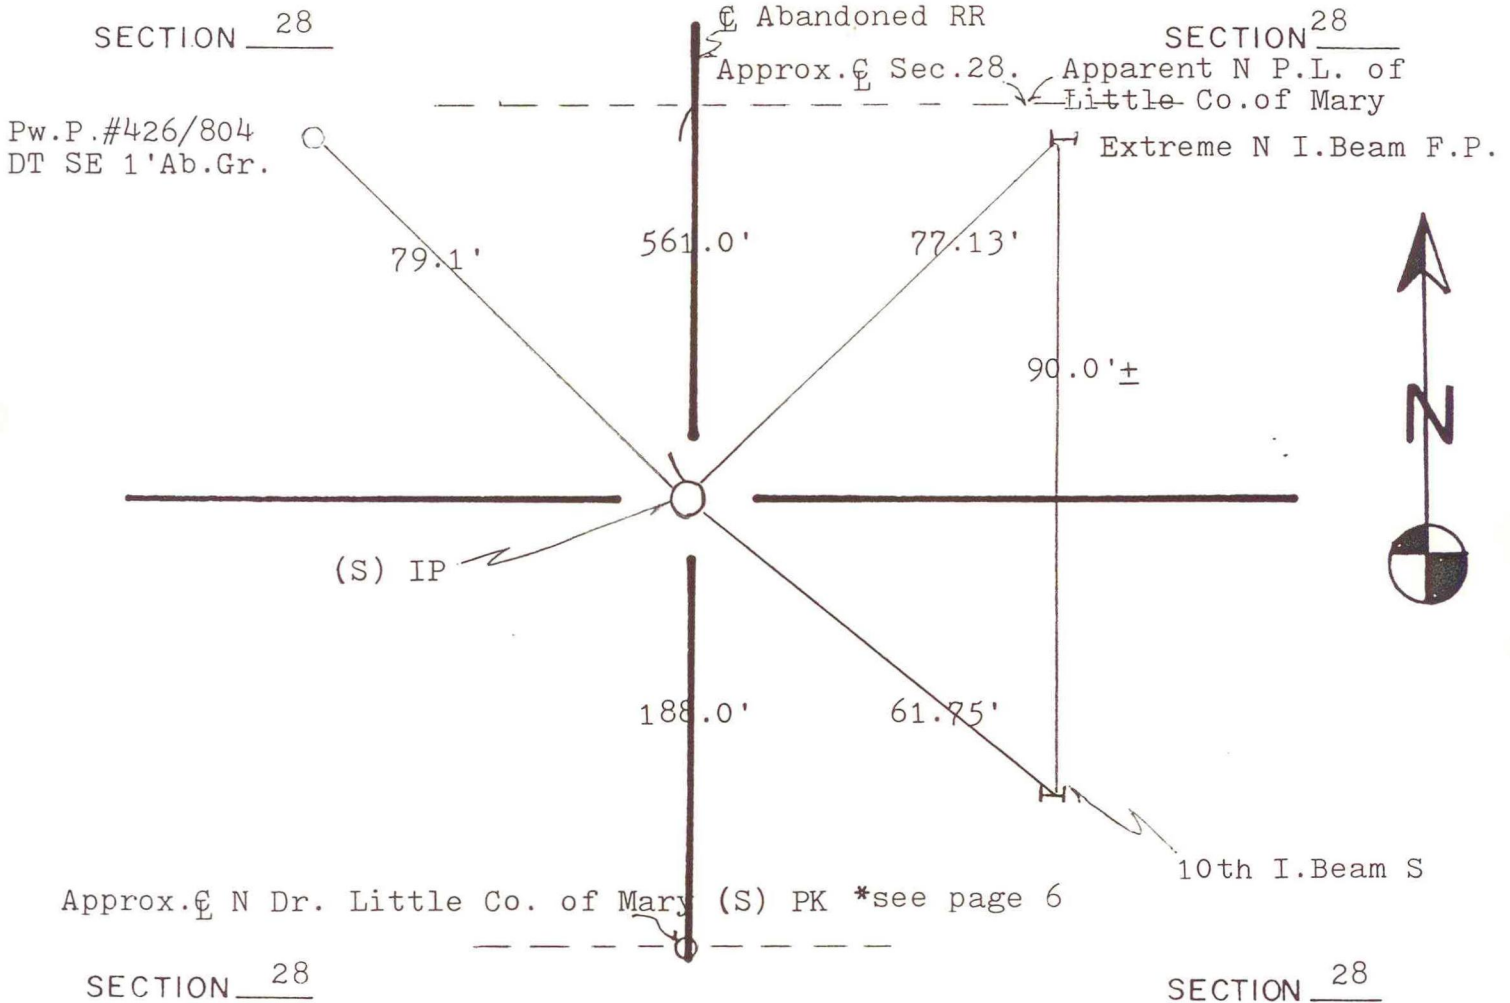

CENTER LINE REFERENCE

MONON
RAILROAD

TOWNSHIP RAILROAD T32N R4W

DATE	BY	SOURCE OF INFORMATION
09Sep1982	REH/RP	Field Book M-2, page 14